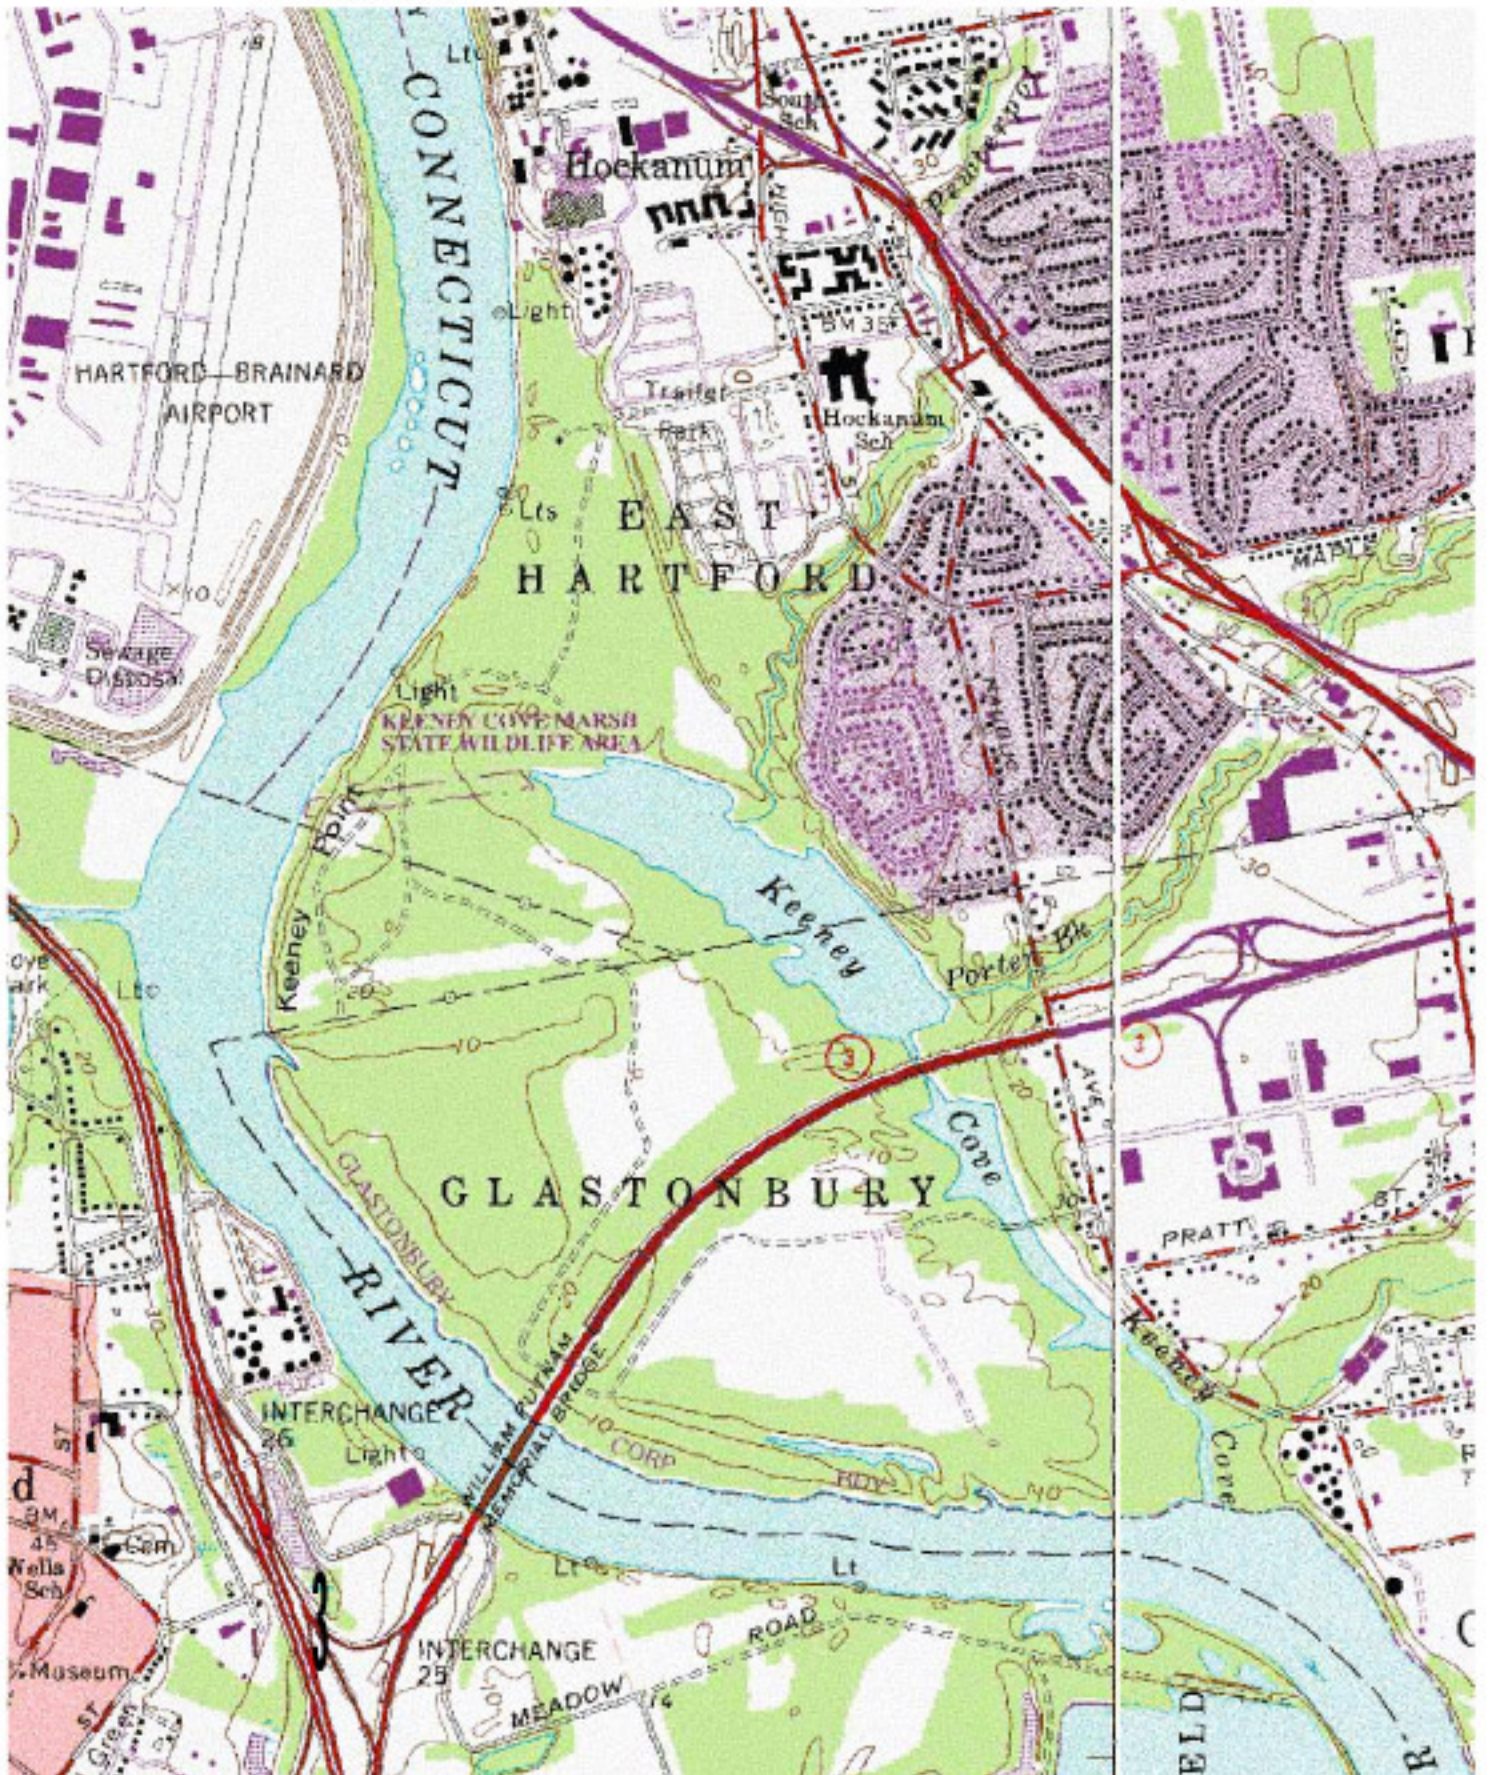

The Great Meadows Field map #1 East Hartford

0 0.125 0.25 0.5 Miles
1:17,000

Prepared by Jonathan Gourley, Trinity College 4/16/2007
using ESRI ArcGIS 9.1 and USGS 7.5 min quadrangle images