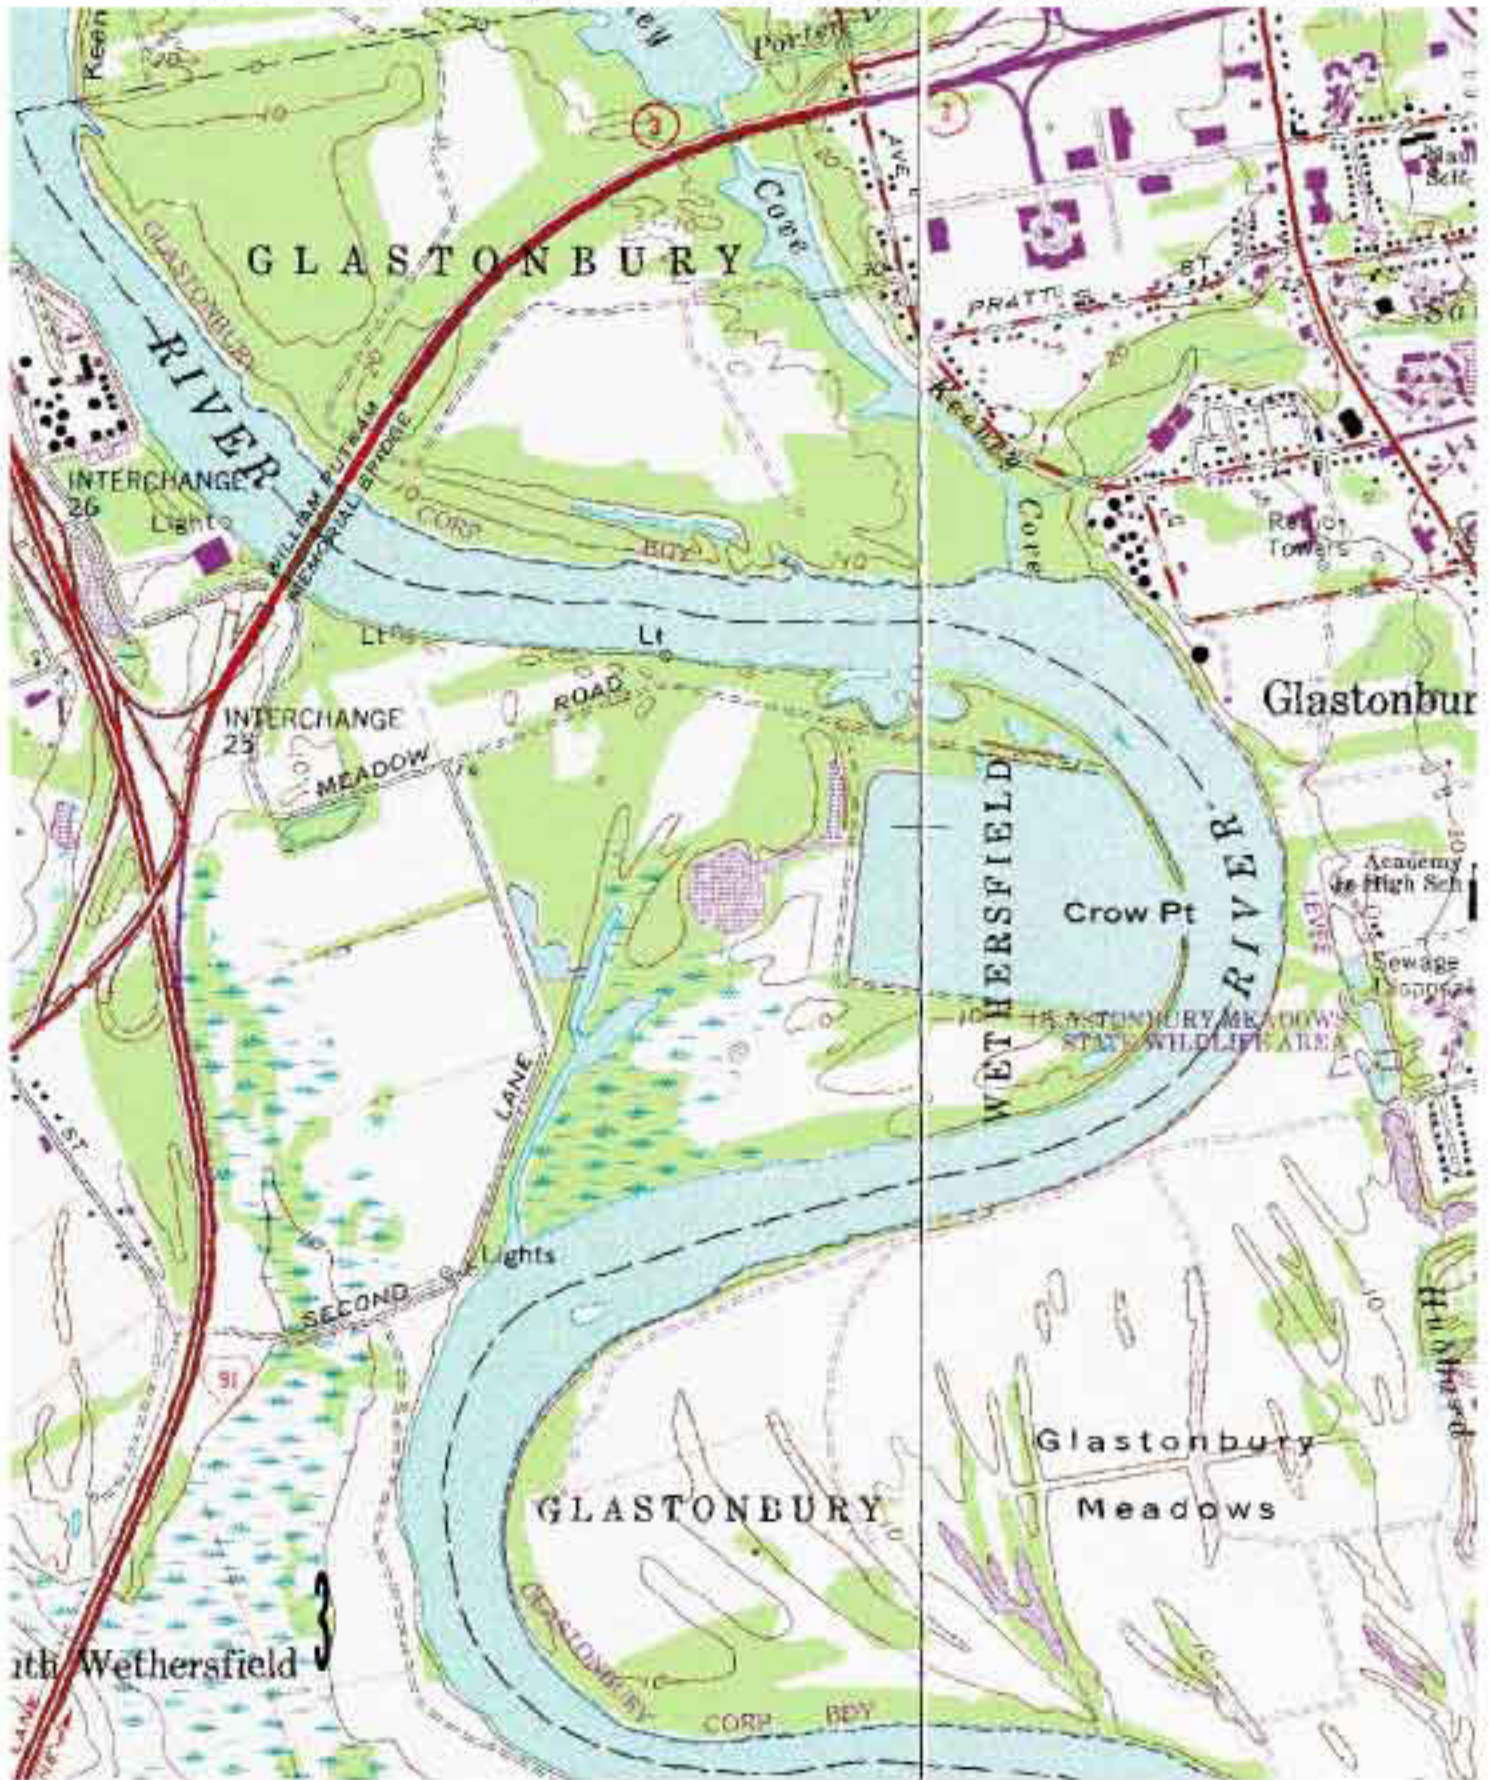

The Great Meadows Field map #2 Wethersfield north

0 0.125 0.25 0.5 Miles  
1:17,000

Prepared by Jonathan Gourley, Trinity College 4/16/2007  
using ESRI ArcGIS 9.1 and USGS 7.5 min quadrangle images