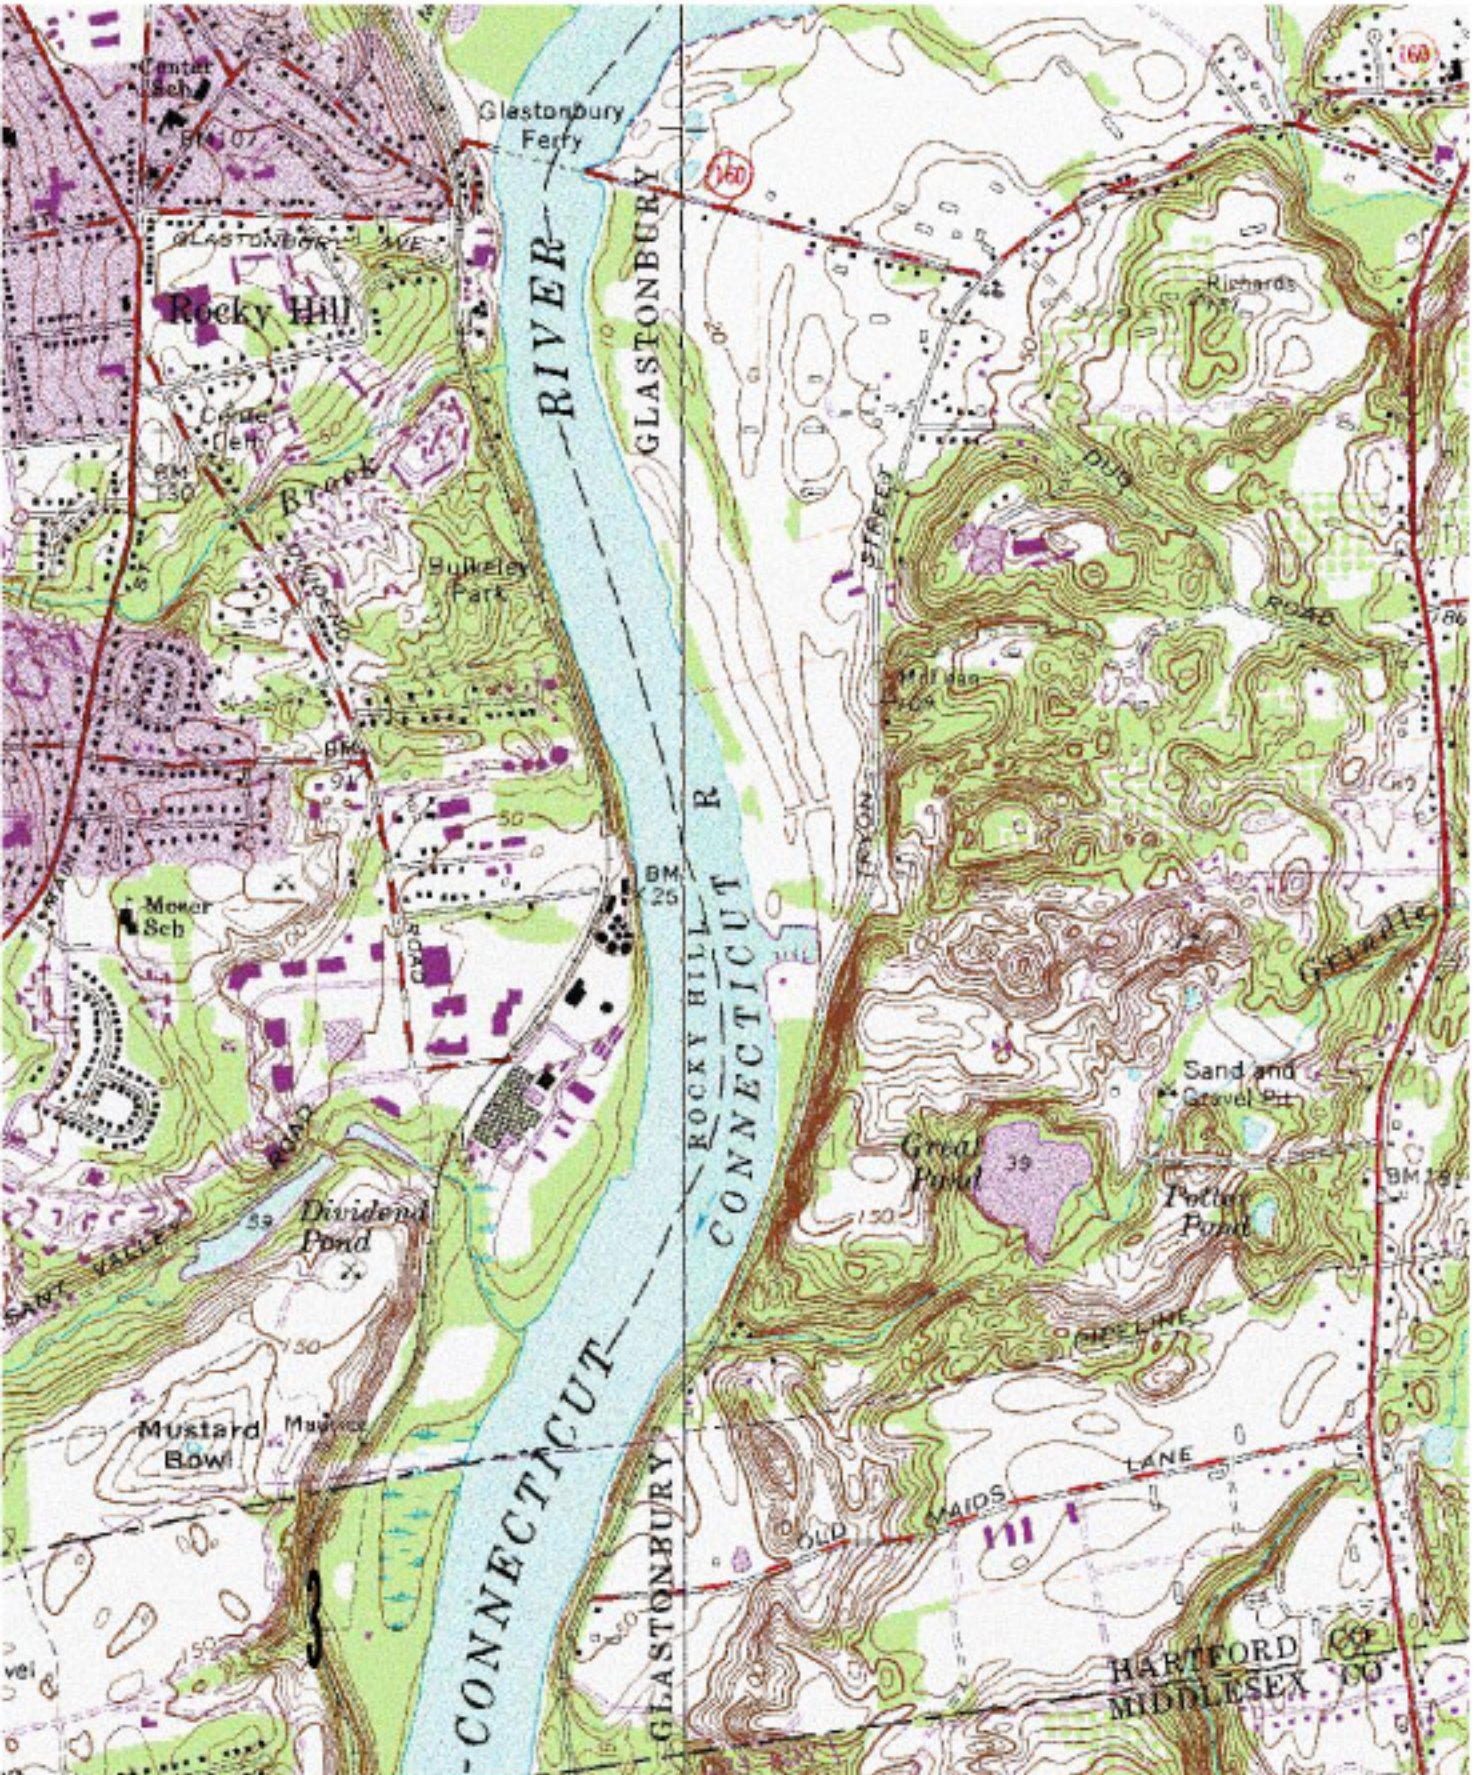

# The Great Meadows Field map #6 South Glastonbury

0 0.125 0.25 0.5 Miles  
1:17,000

Prepared by Jonathan Gourley, Trinity College 4/16/2007  
using ESRI ArcGIS 9.1 and USGS 7.5 min quadrangle images