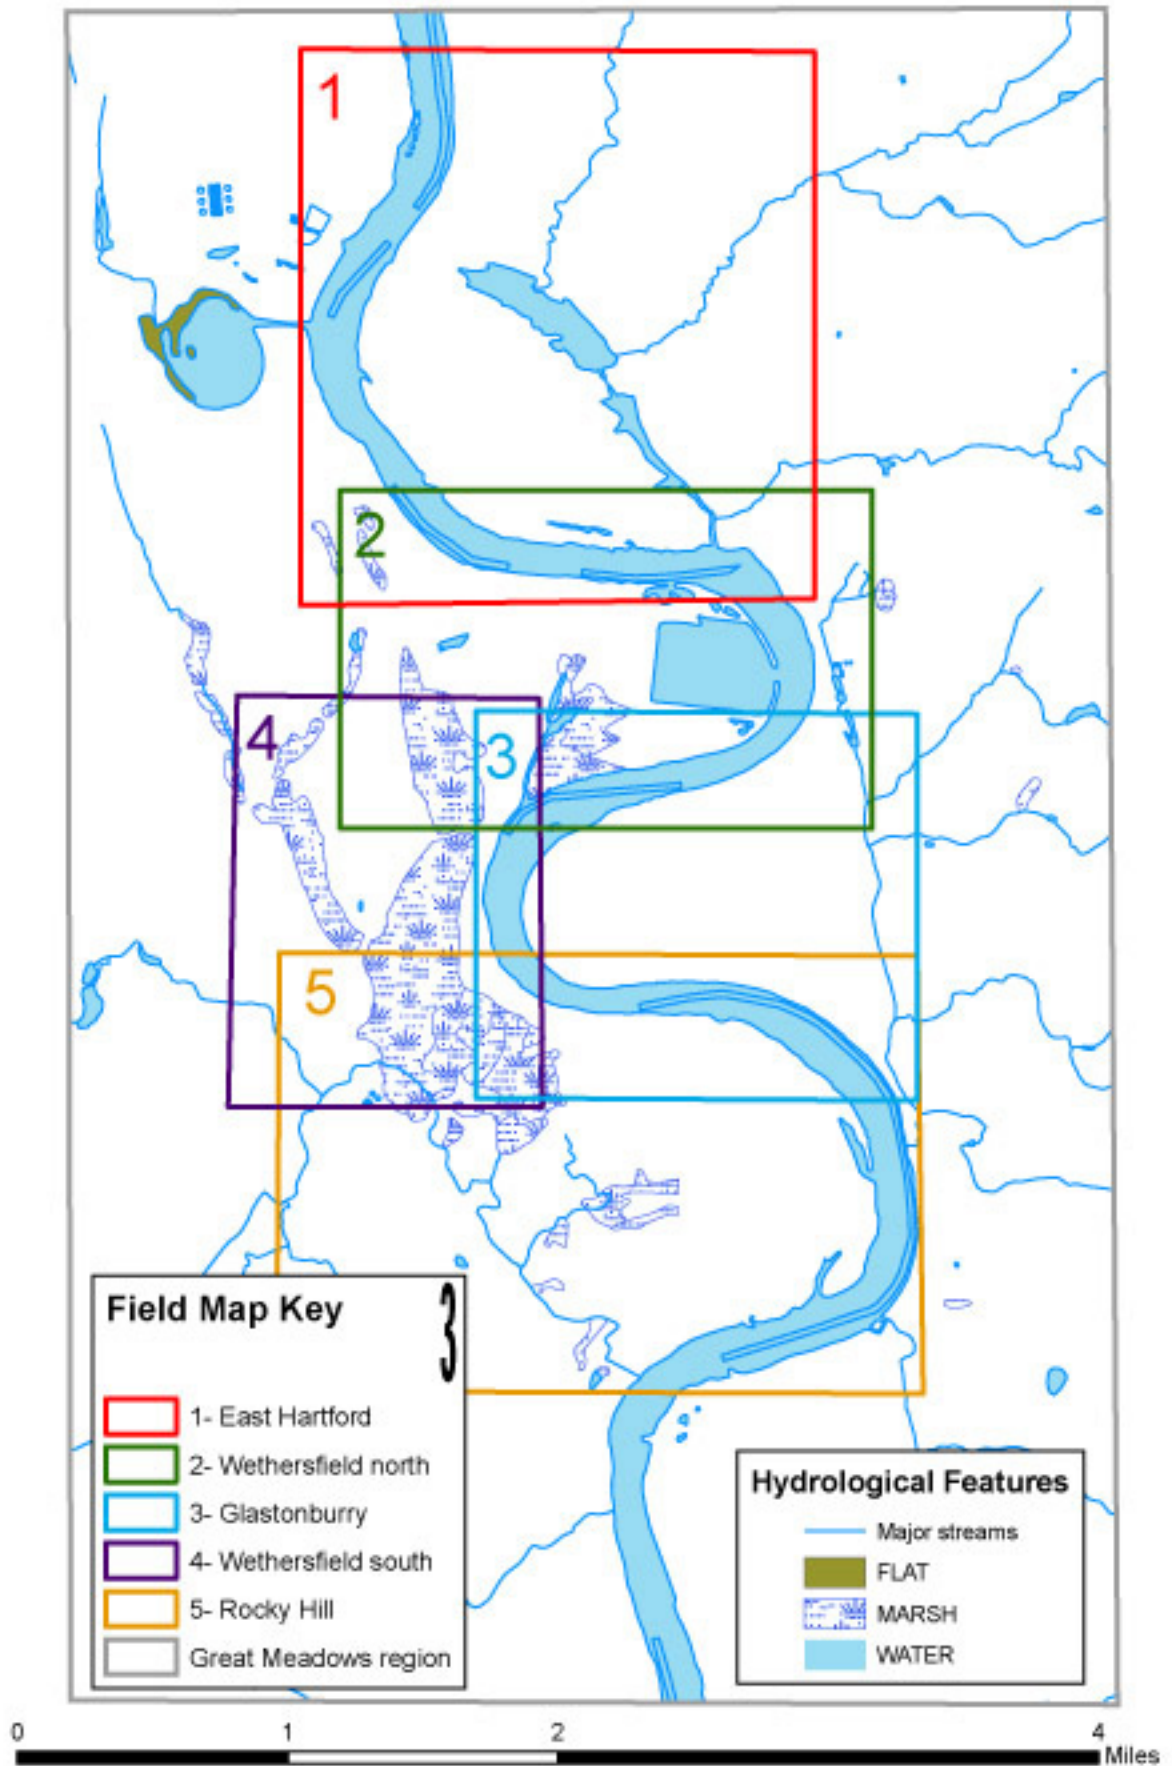

The Great Meadows, Field map reference

Prepared by Jonathan Gourley, Trinity College 4/16/2007
using ESRI ArcGIS 9.1